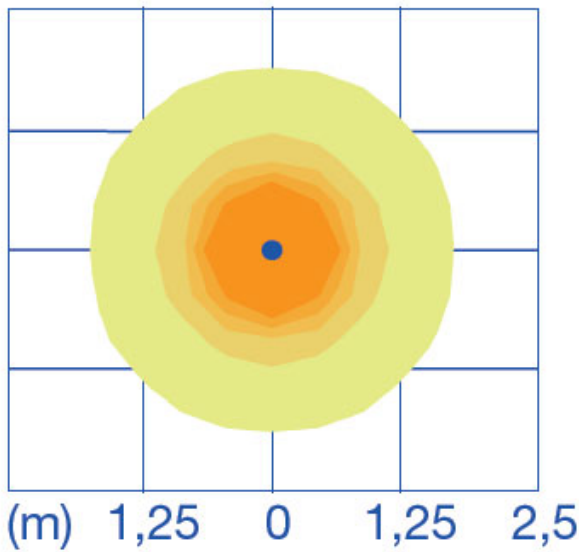

- 130 lux
- 100 lux
- 70 lux
- 40 lux
- 10 lux

H. 6m
3000K
@500mA

E