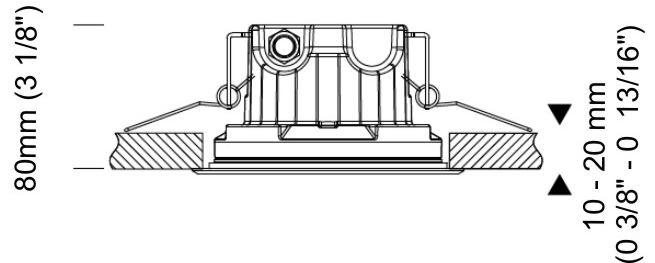

1. To build a product code in our configurator select the specify button on the base model # product page
2. To build a manual product code on this datasheet choose from the options listed below in blue font and add the suffix to the base model #

GENERAL

Series: Mini
Subseries: Mini Ceiling
Brand: Platek
Division: Exterior
Mounting Type: Recessed
Mounting Location: Ceiling
Subcategory: Downlight

PHYSICAL

Shape: Round
Diameter (mm): 152
Diameter (in): 6
Height (mm): 80
Height (in): 3 1/8
Ceiling Thickness (mm): 10 - 20
Ceiling Thickness (in): 3/8 - 13/16
Light Distribution: Direct
Diffuser: Clear tempered glass
Fixture Finish: SST
Fixture Material: Aluminum Die Cast
Cut-out Measurements: 140mm / 5 1/2" diameter

ELECTRICAL

Lamp Type: LED
Input Wattage (W): 10.5
Total Output Wattage (W): 9
Dimming: Tri-Mode (Non-Dimming and Phase Dimming (120Vac only) and 0-10V Dimming)
Driver Included: No
Driver Location: Remote
Driver Type: Constant Current - 120 / 277Vac
Driver Class: Class 2
Input Voltage (V): 120 - 277
Constant Current (MA): 500

LED

Number of LEDs: 6
Color Temperature (°K): 3000 / 4000
Max. Delivered Lumen (lm): 960 / 995
Nominal Lumen (lm): 1140 / 1200
CRI: >80 CRI
Lamp Life (hrs): 60000

OPTICAL

Optic: 9 / 28 / 44
Adjustability: Tilt ±5°

RATINGS AND CERTIFICATIONS

Certified By: Certified for North American Standards
IP rating: IP68
IK Rating: IK10