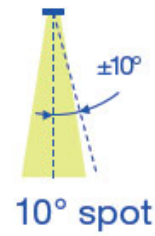

- 130 lux
- 100 lux
- 70 lux
- 40 lux
- 10 lux

H. 6m
3000K
@500mA

E