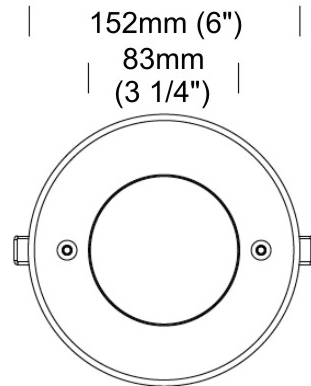

1. To build a product code in our configurator select the specify button on the base model # product page
2. To build a manual product code on this datasheet choose from the options listed below in blue font and add the suffix to the base model #

GENERAL

Series: Mini
Subseries: Mini Ceiling
Brand: Platek
Division: Exterior
Mounting Type: Recessed
Mounting Location: Ceiling
Subcategory: Downlight

PHYSICAL

Shape: Round
Diameter (mm): 152
Diameter (in): 6
Height (mm): 80
Height (in): 3 1/8
Ceiling Thickness (mm): 10 - 20
Ceiling Thickness (in): 3/8 - 13/16
Light Distribution: Direct
Diffuser: Clear tempered glass
Fixture Finish: SST
Fixture Material: Aluminum Die Cast
Cut-out Measurements: 140mm / 5 1/2" diameter

ELECTRICAL

Lamp Type: LED
Input Wattage (W): 10.5
Total Output Wattage (W): 9
Dimming: Tri-Mode (Non-Dimming and Phase Dimming (120Vac only) and 0-10V Dimming)
Driver Included: No
Driver Location: Remote
Driver Type: Constant Current - 120 / 277Vac
Driver Class: Class 2
Input Voltage (V): 120 - 277
Constant Current (MA): 500

LED

Number of LEDs: 6
Color Temperature (°K): 3000 / 4000
Max. Delivered Lumen (lm): 960 / 995
Nominal Lumen (lm): 1140 / 1200
CRI: >80 CRI
Lamp Life (hrs): 60000

OPTICAL

Optic: 9 / 28 / 44
Adjustability: Tilt ±5°

RATINGS AND CERTIFICATIONS

Certified By: Certified for North American Standards
IP rating: IP68
IK Rating: IK10