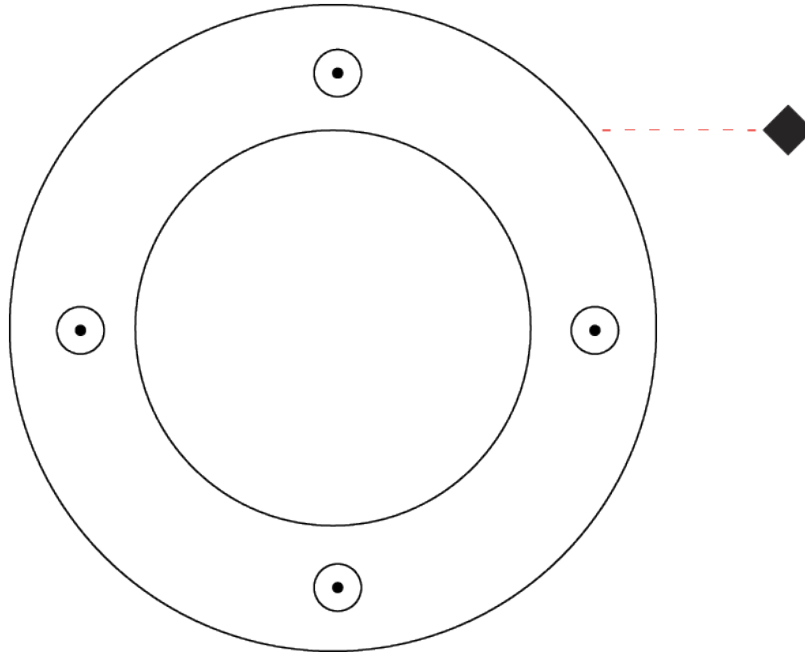

MINI SS - DRIVE OVER RECESSED

E9I254-

PROJECT	_____
TYPE	_____
SPECIFIER	_____
QUANTITY	_____
DATE	_____

E